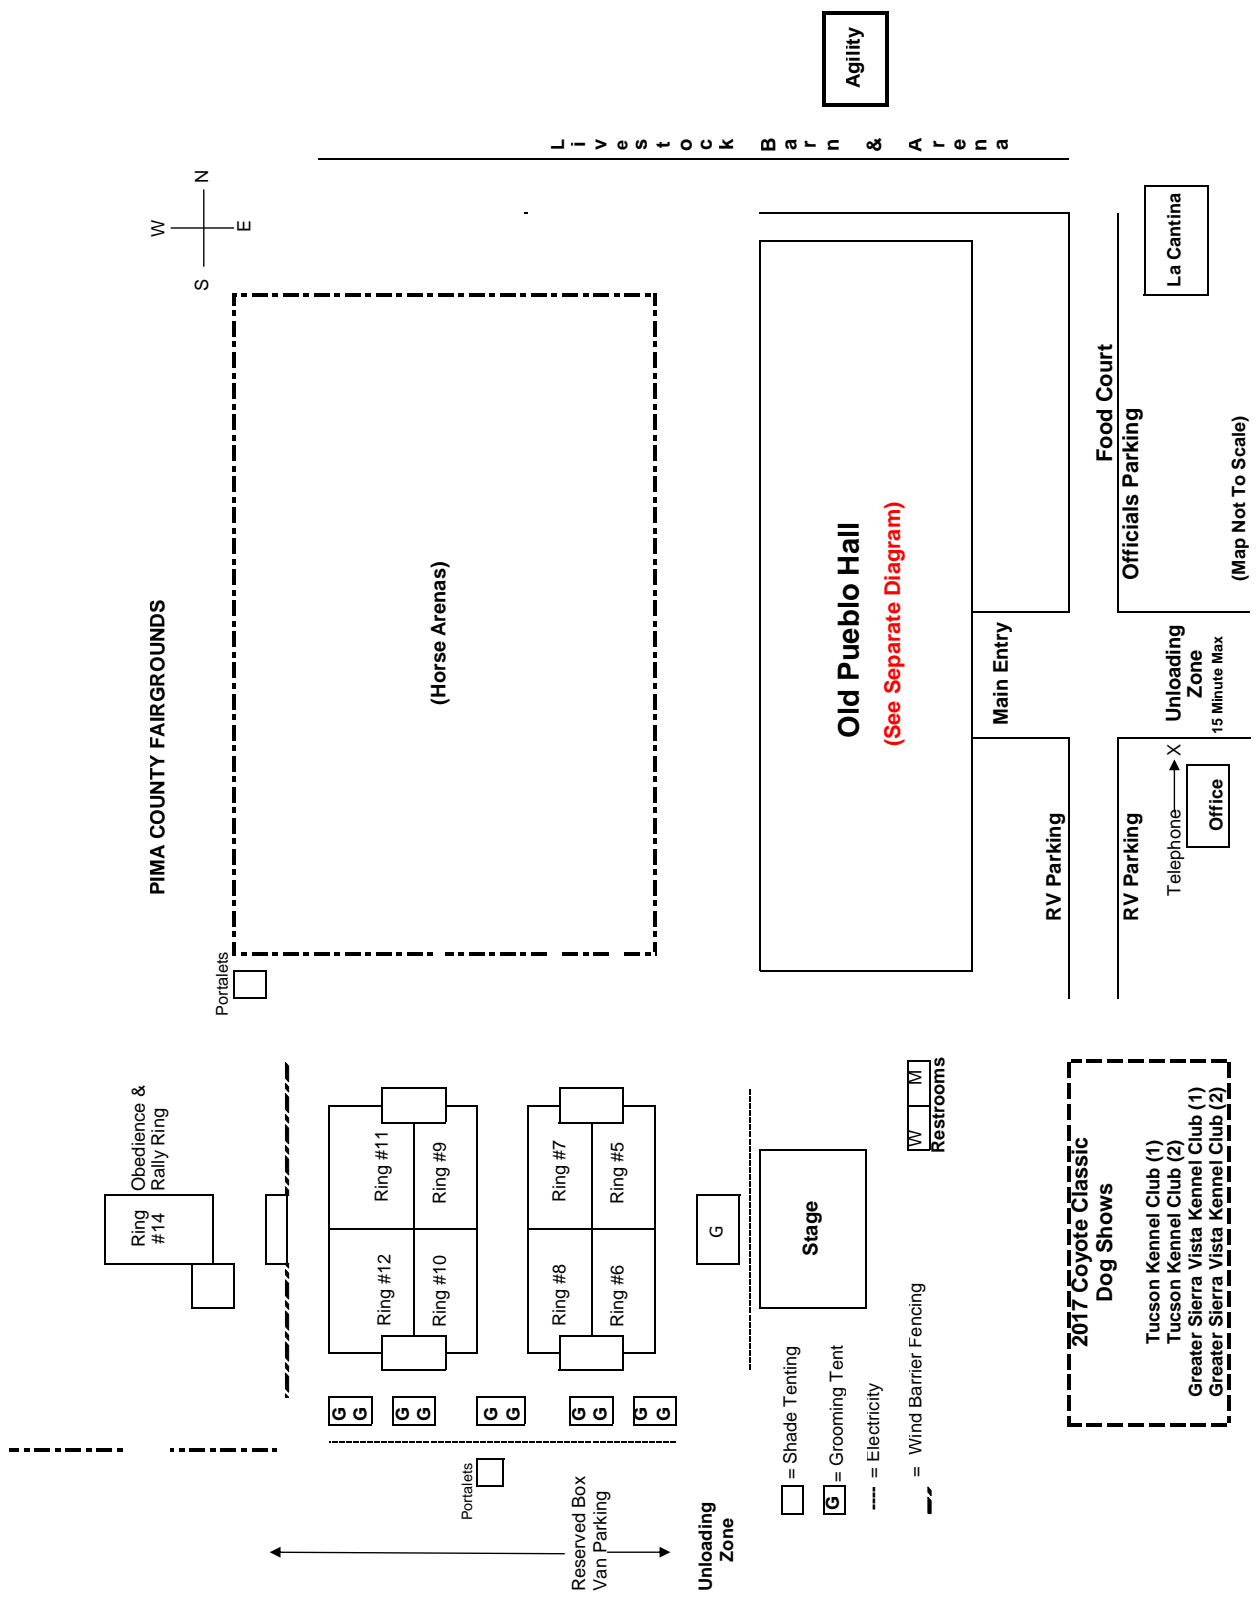

North →

Old Pueblo Hall

Not To Scale!

- [] = Shade Tenting
- [G] = Grooming Tent
- - - - = Electricity
- - - - = Wind Barrier Fencing
- [W] [M] = Restrooms

Old Pueblo Hall
(See Separate Diagram)

2017 Coyote Classic Dog Shows