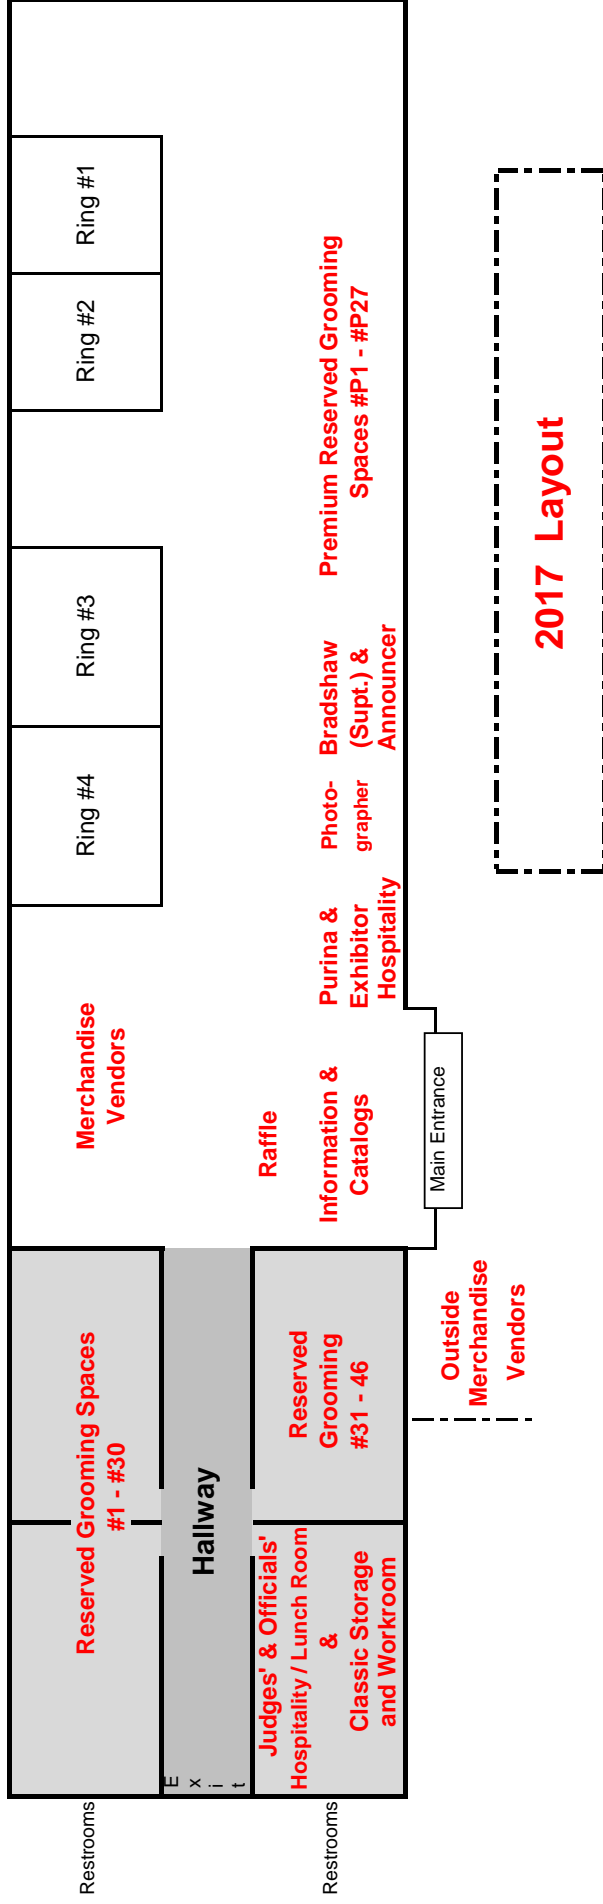

North →

Old Pueblo Hall

Not To Scale!

- [] = Shade Tenting
- [G] = Grooming Tent
- - - - = Electricity
- - - - = Wind Barrier Fencing
- [W] [M] = Restrooms

Old Pueblo Hall
(See Separate Diagram)

2017 Coyote Classic Dog Shows