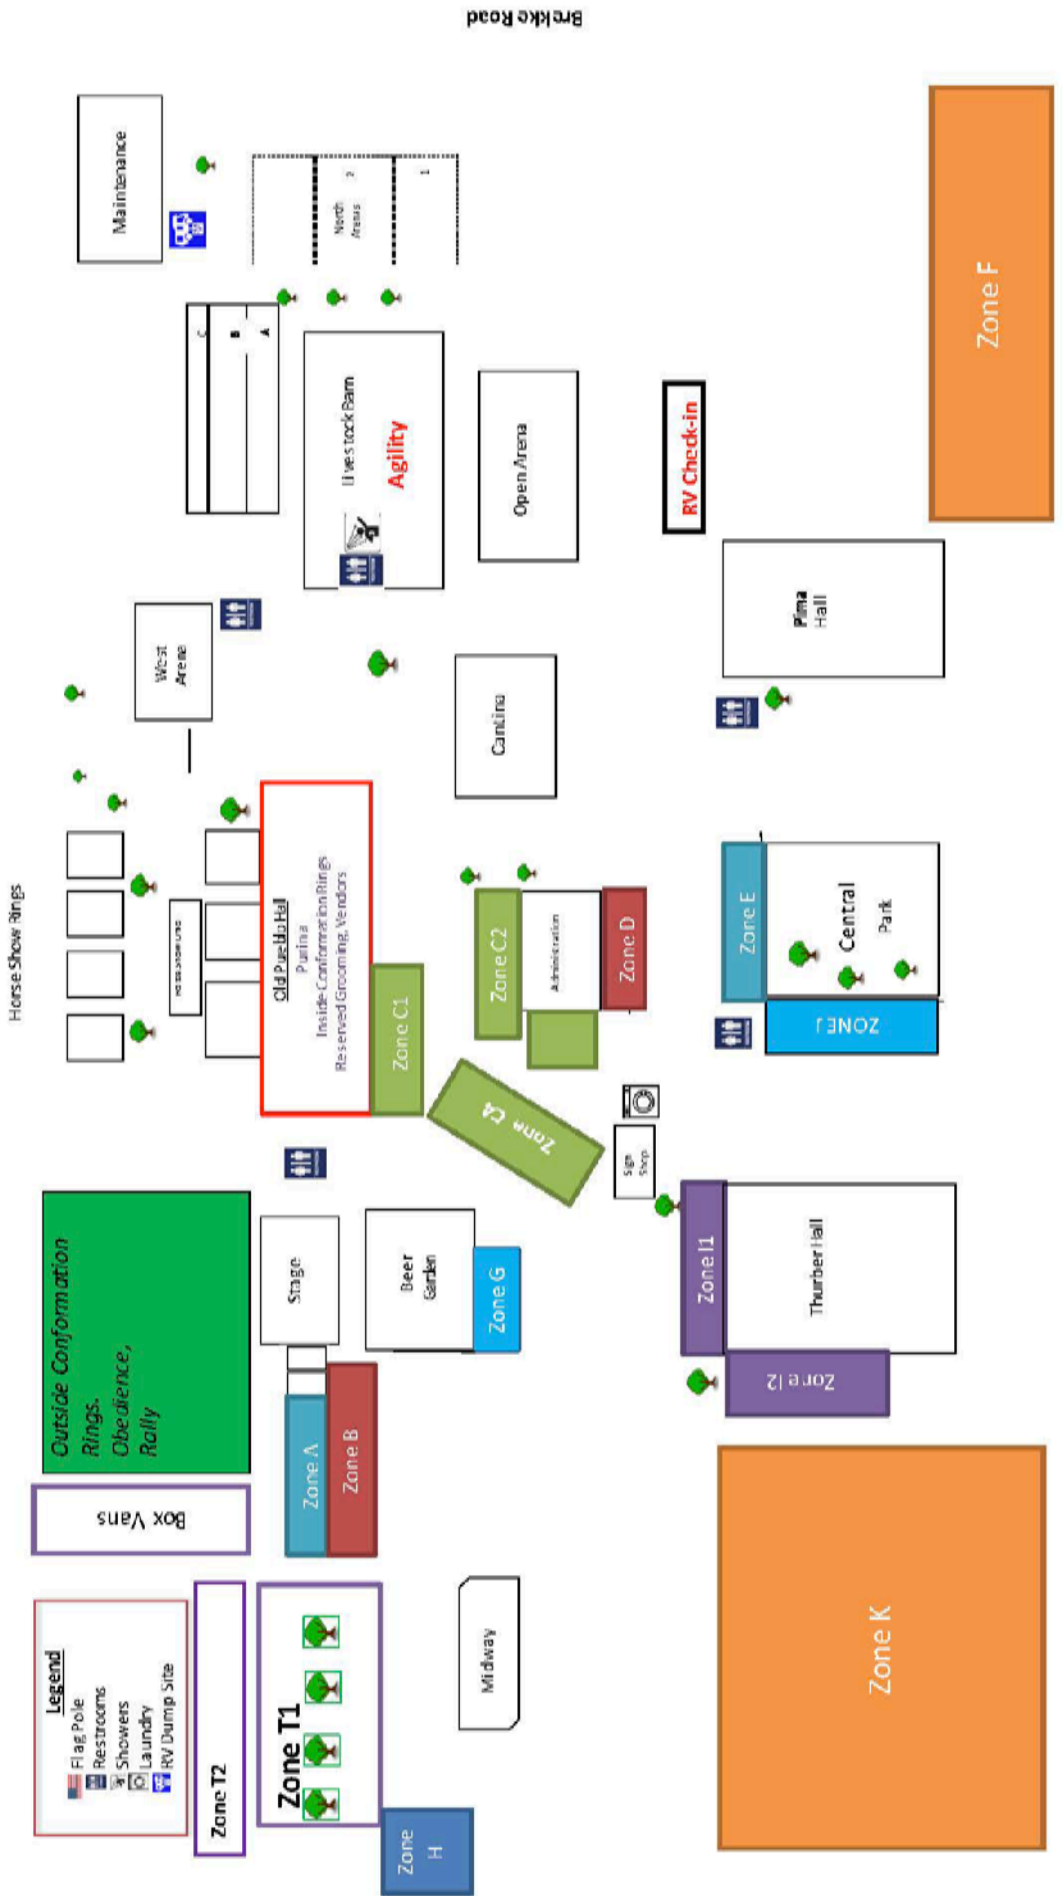

This map is not scaled to size.